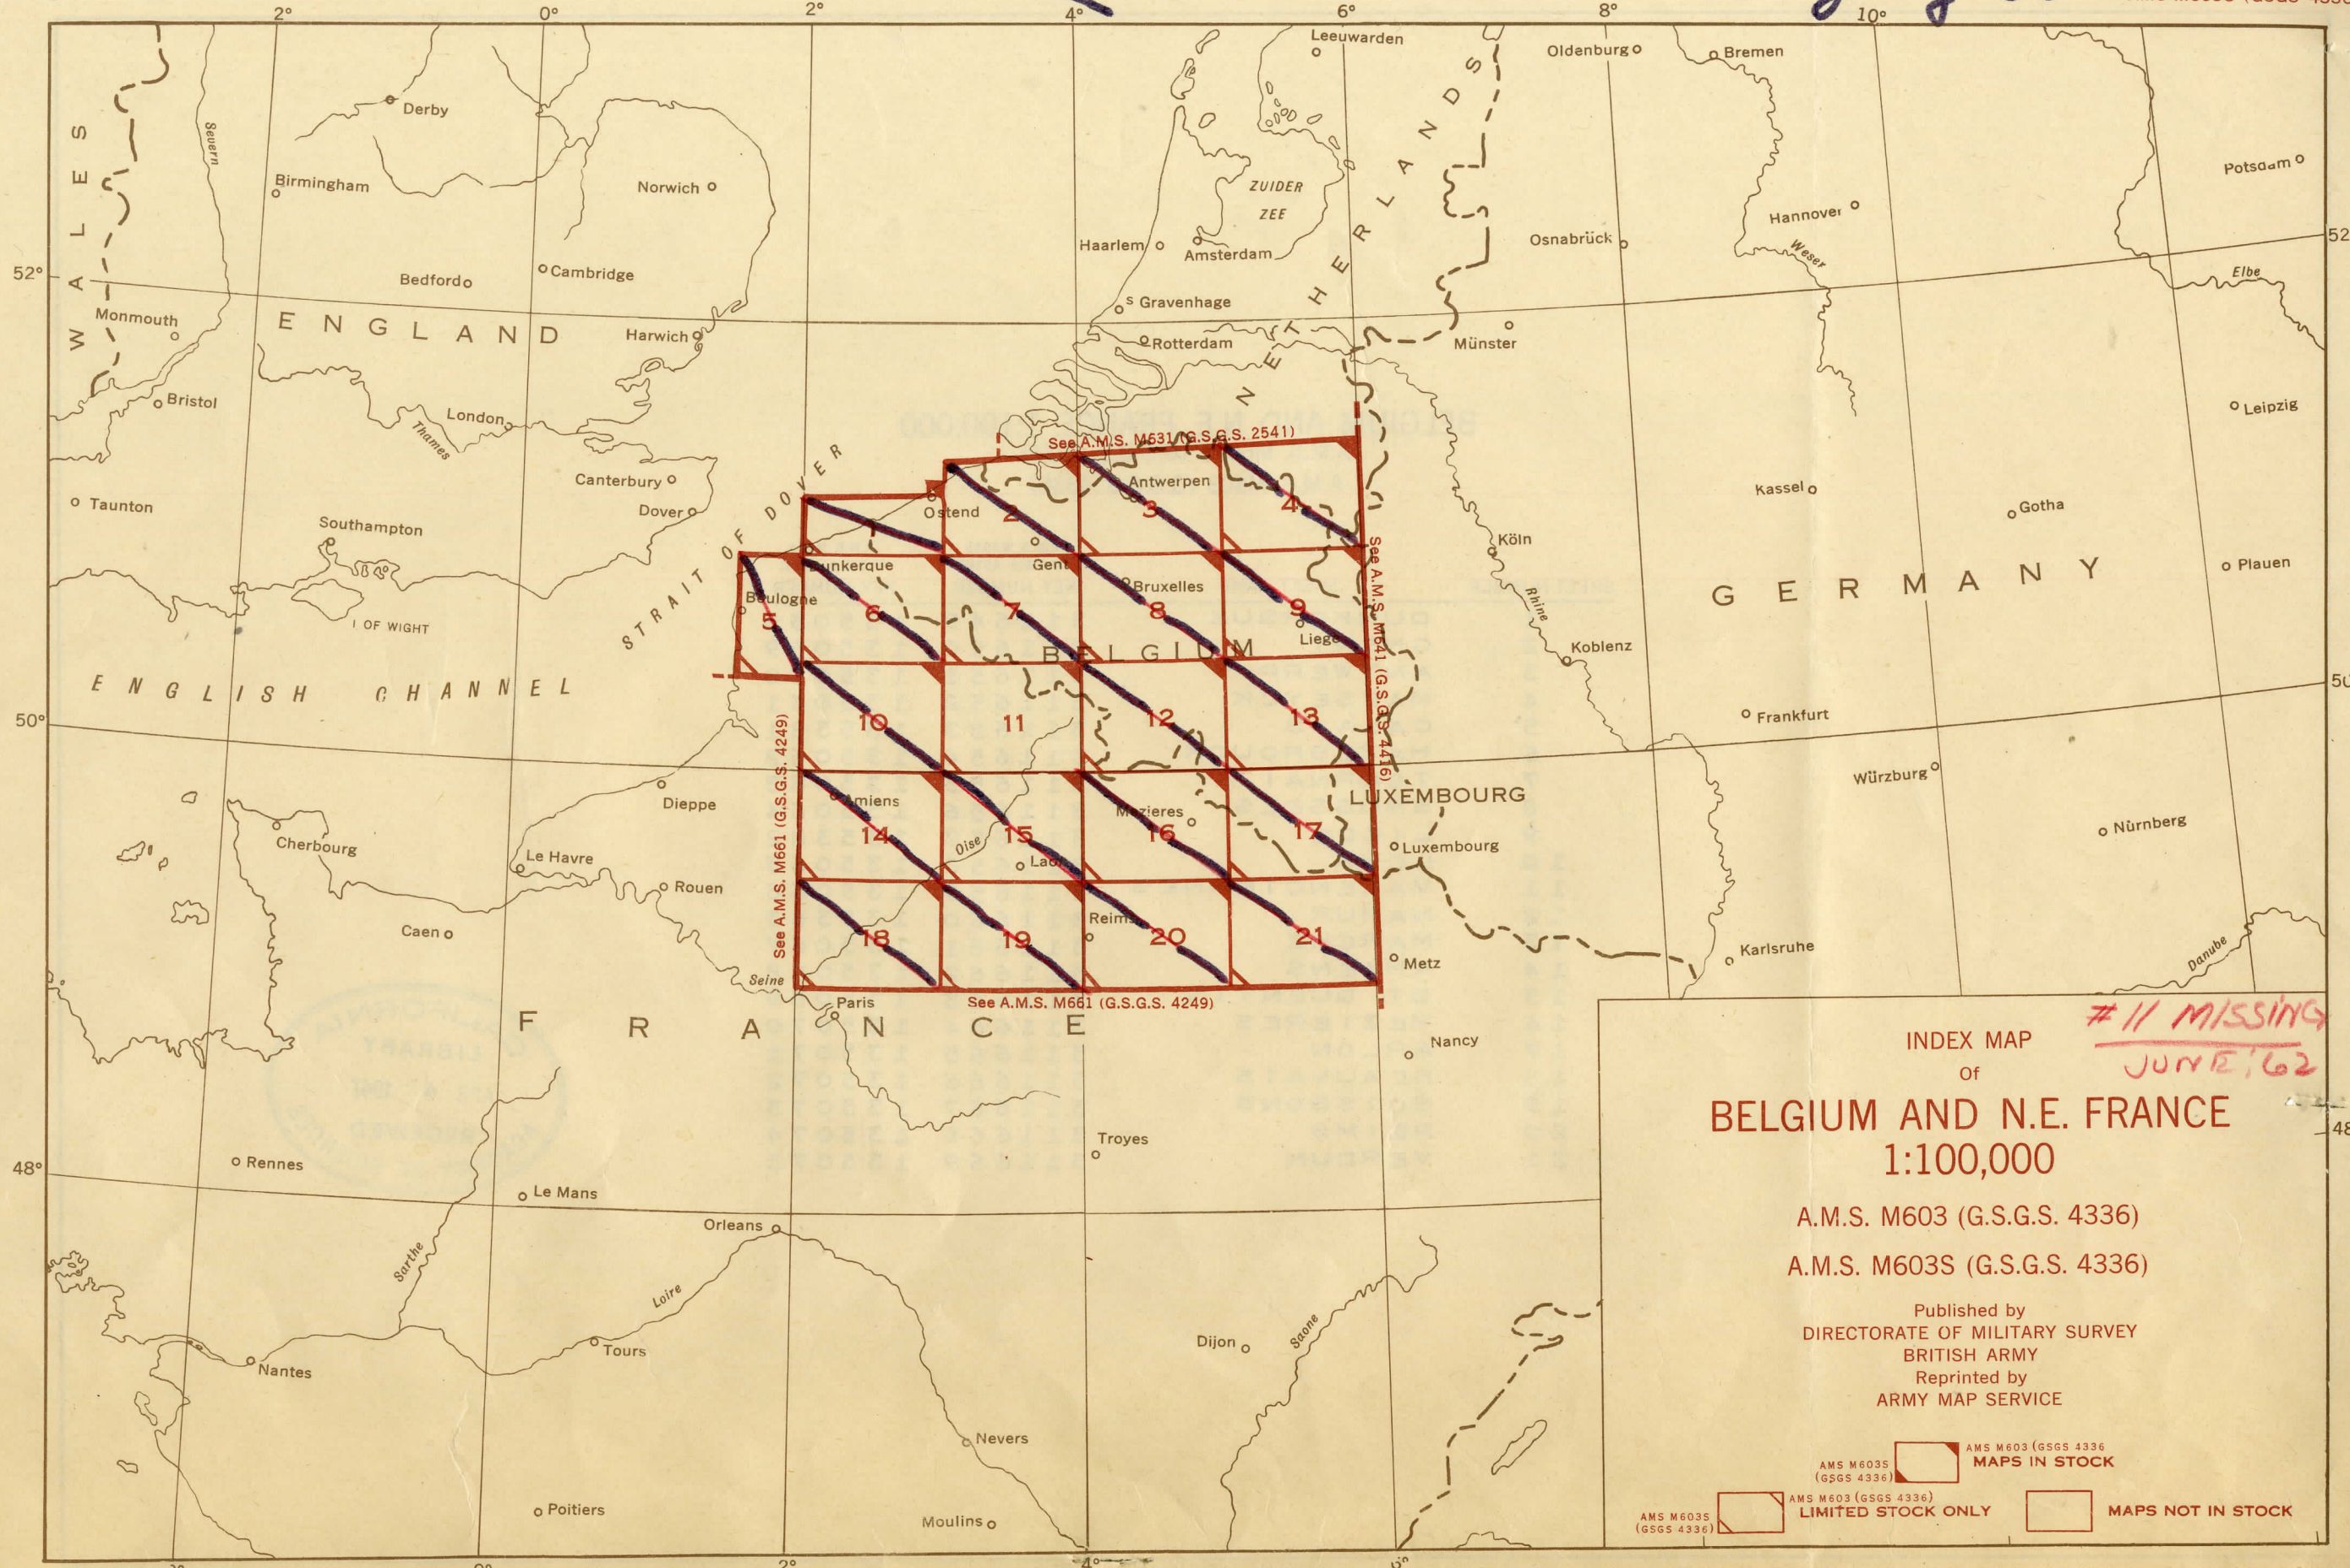

we have 16 July 68

AMS M603 (GSGS 4336)
AMS M603S (GSGS 4336)

#11 MISSING
JUNE 1962

INDEX MAP
Of
BELGIUM AND N.E. FRANCE
1:100,000

A.M.S. M603 (G.S.G.S. 4336)
A.M.S. M603S (G.S.G.S. 4336)

Published by
DIRECTORATE OF MILITARY SURVEY
BRITISH ARMY
Reprinted by
ARMY MAP SERVICE

AMS M603 (GSGS 4336) MAPS IN STOCK
AMS M603S (GSGS 4336) LIMITED STOCK ONLY
AMS M603 (GSGS 4336) MAPS NOT IN STOCK