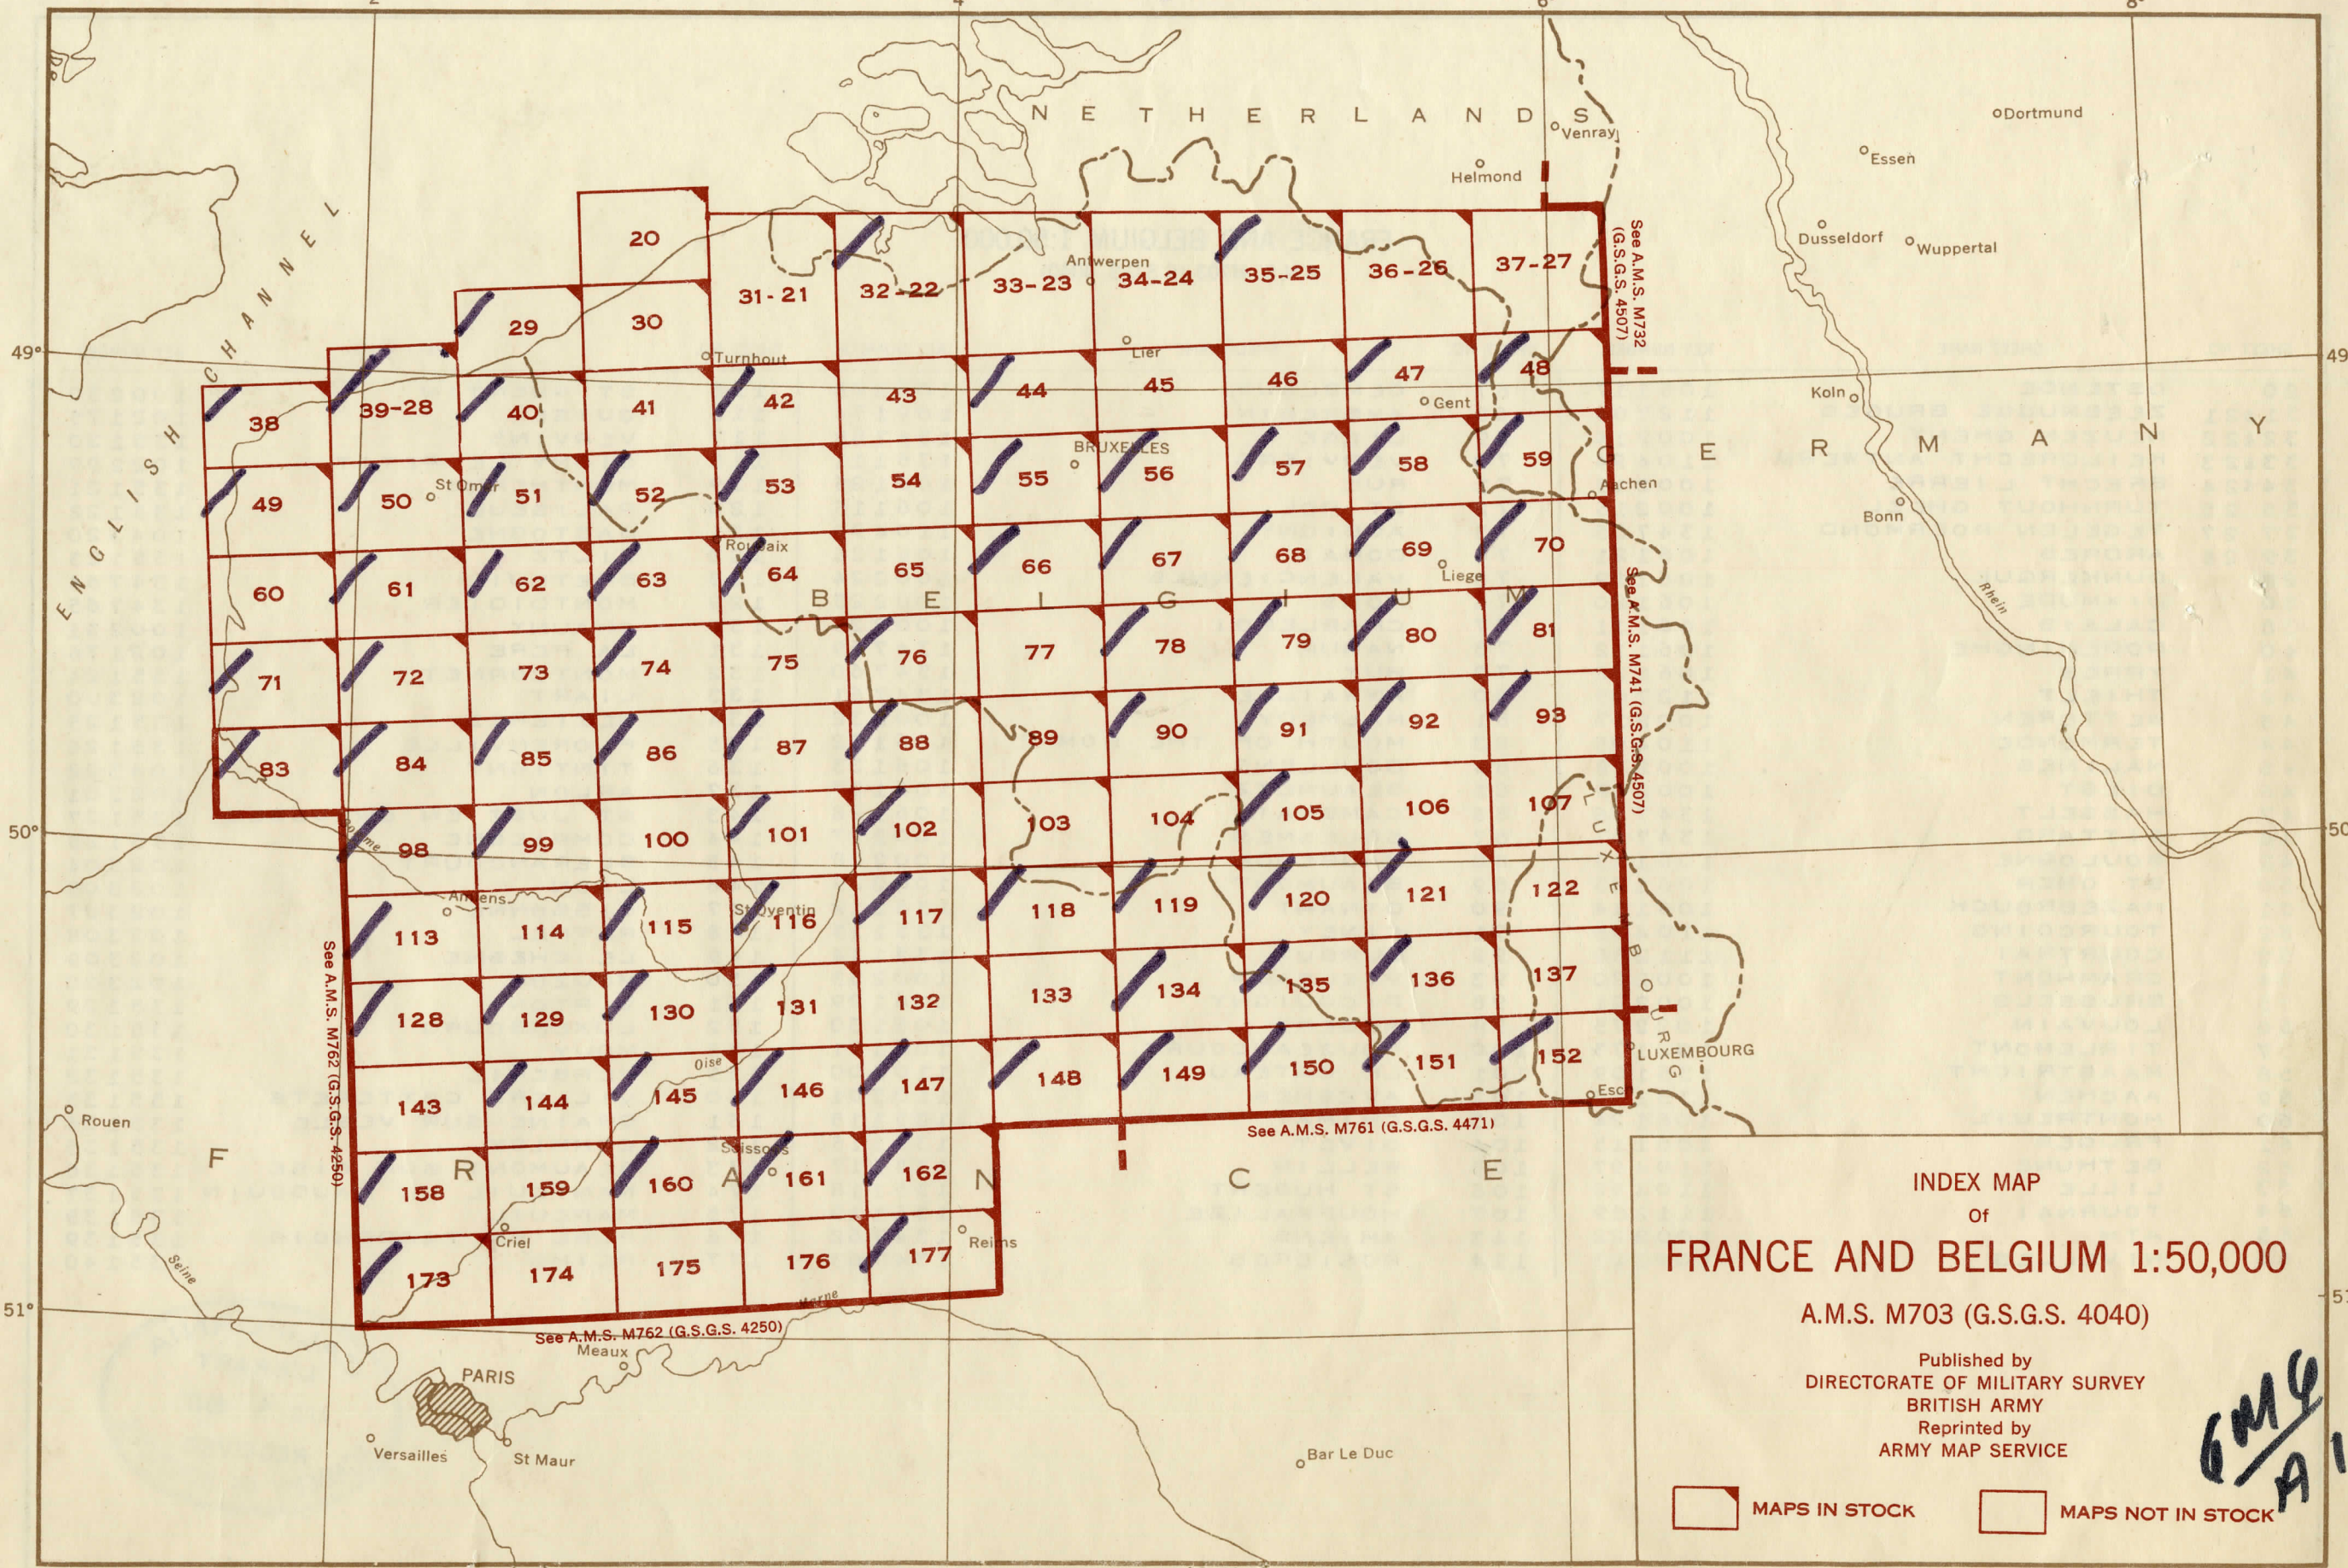

/ = we have

INDEX MAP
of
FRANCE AND BELGIUM 1:50,000
A.M.S. M703 (G.S.G.S. 4040)

Published by
DIRECTORATE OF MILITARY SURVEY
BRITISH ARMY
Reprinted by
ARMY MAP SERVICE

*GMP
A1*

MAPS IN STOCK MAPS NOT IN STOCK