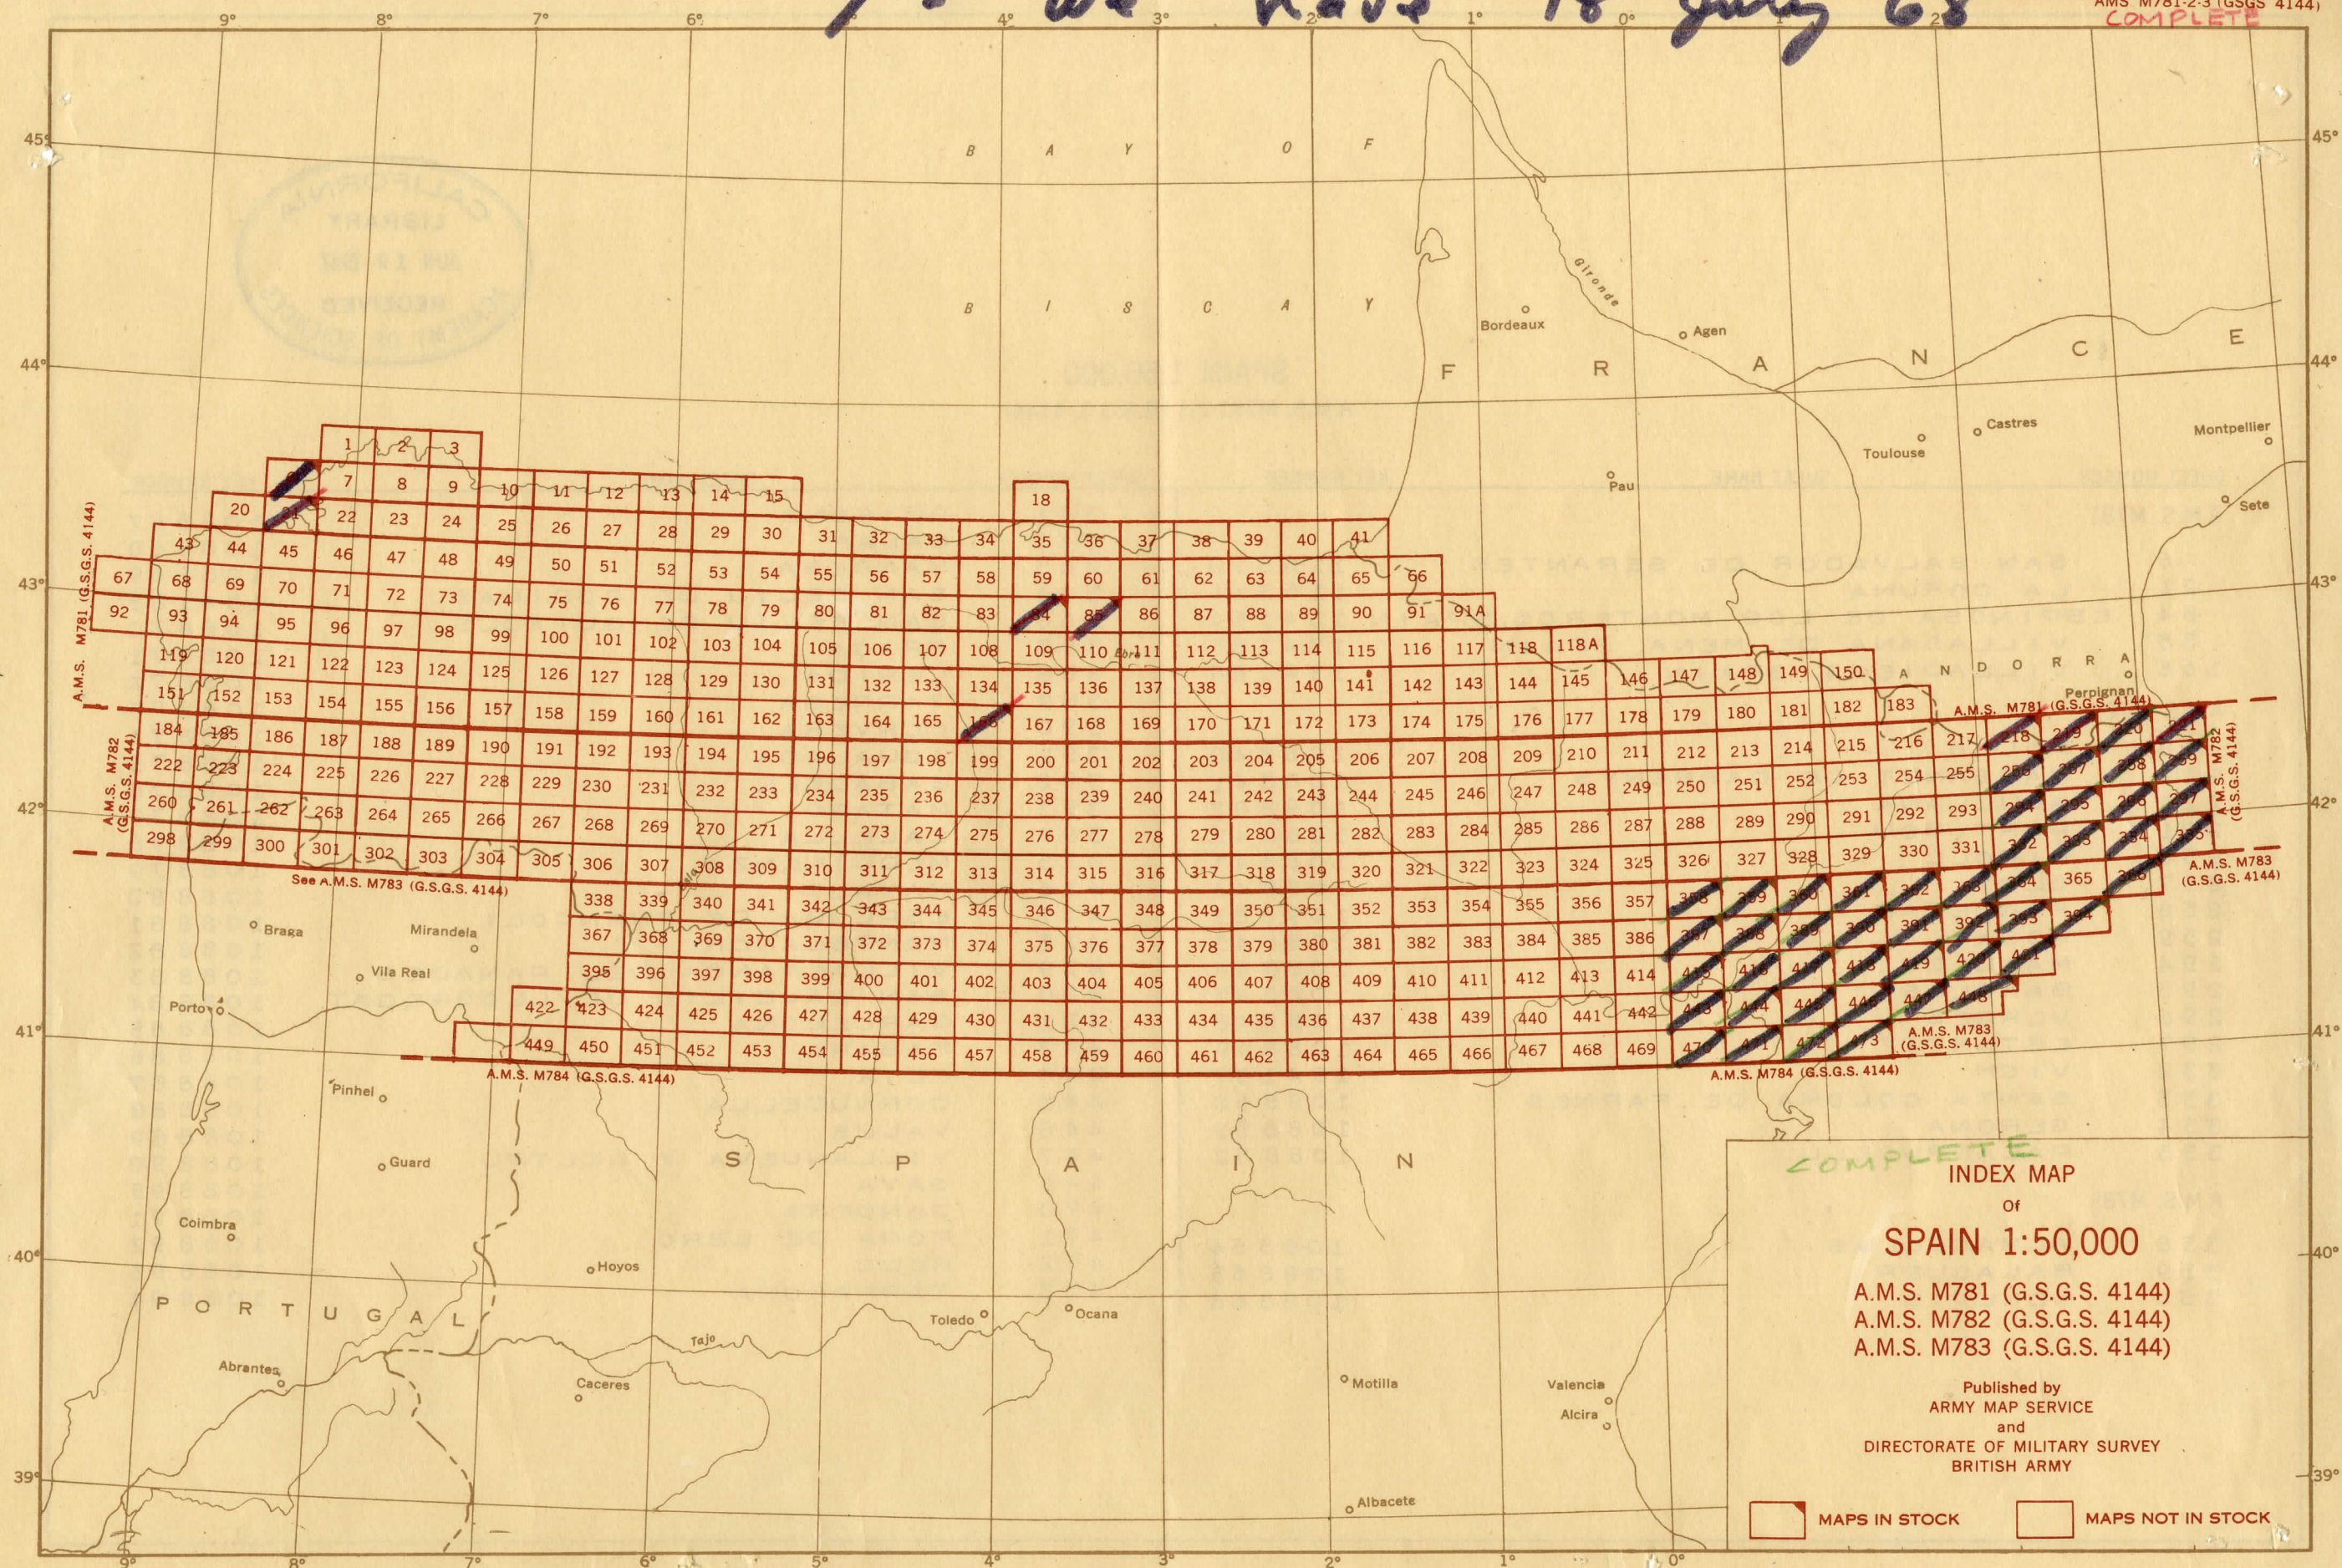

we have 18 July 68

COMPLETE

INDEX MAP
of
SPAIN 1:50,000

A.M.S. M781 (G.S.G.S. 4144)
A.M.S. M782 (G.S.G.S. 4144)
A.M.S. M783 (G.S.G.S. 4144)

Published by
ARMY MAP SERVICE
and
DIRECTORATE OF MILITARY SURVEY
BRITISH ARMY

MAPS IN STOCK
 MAPS NOT IN STOCK