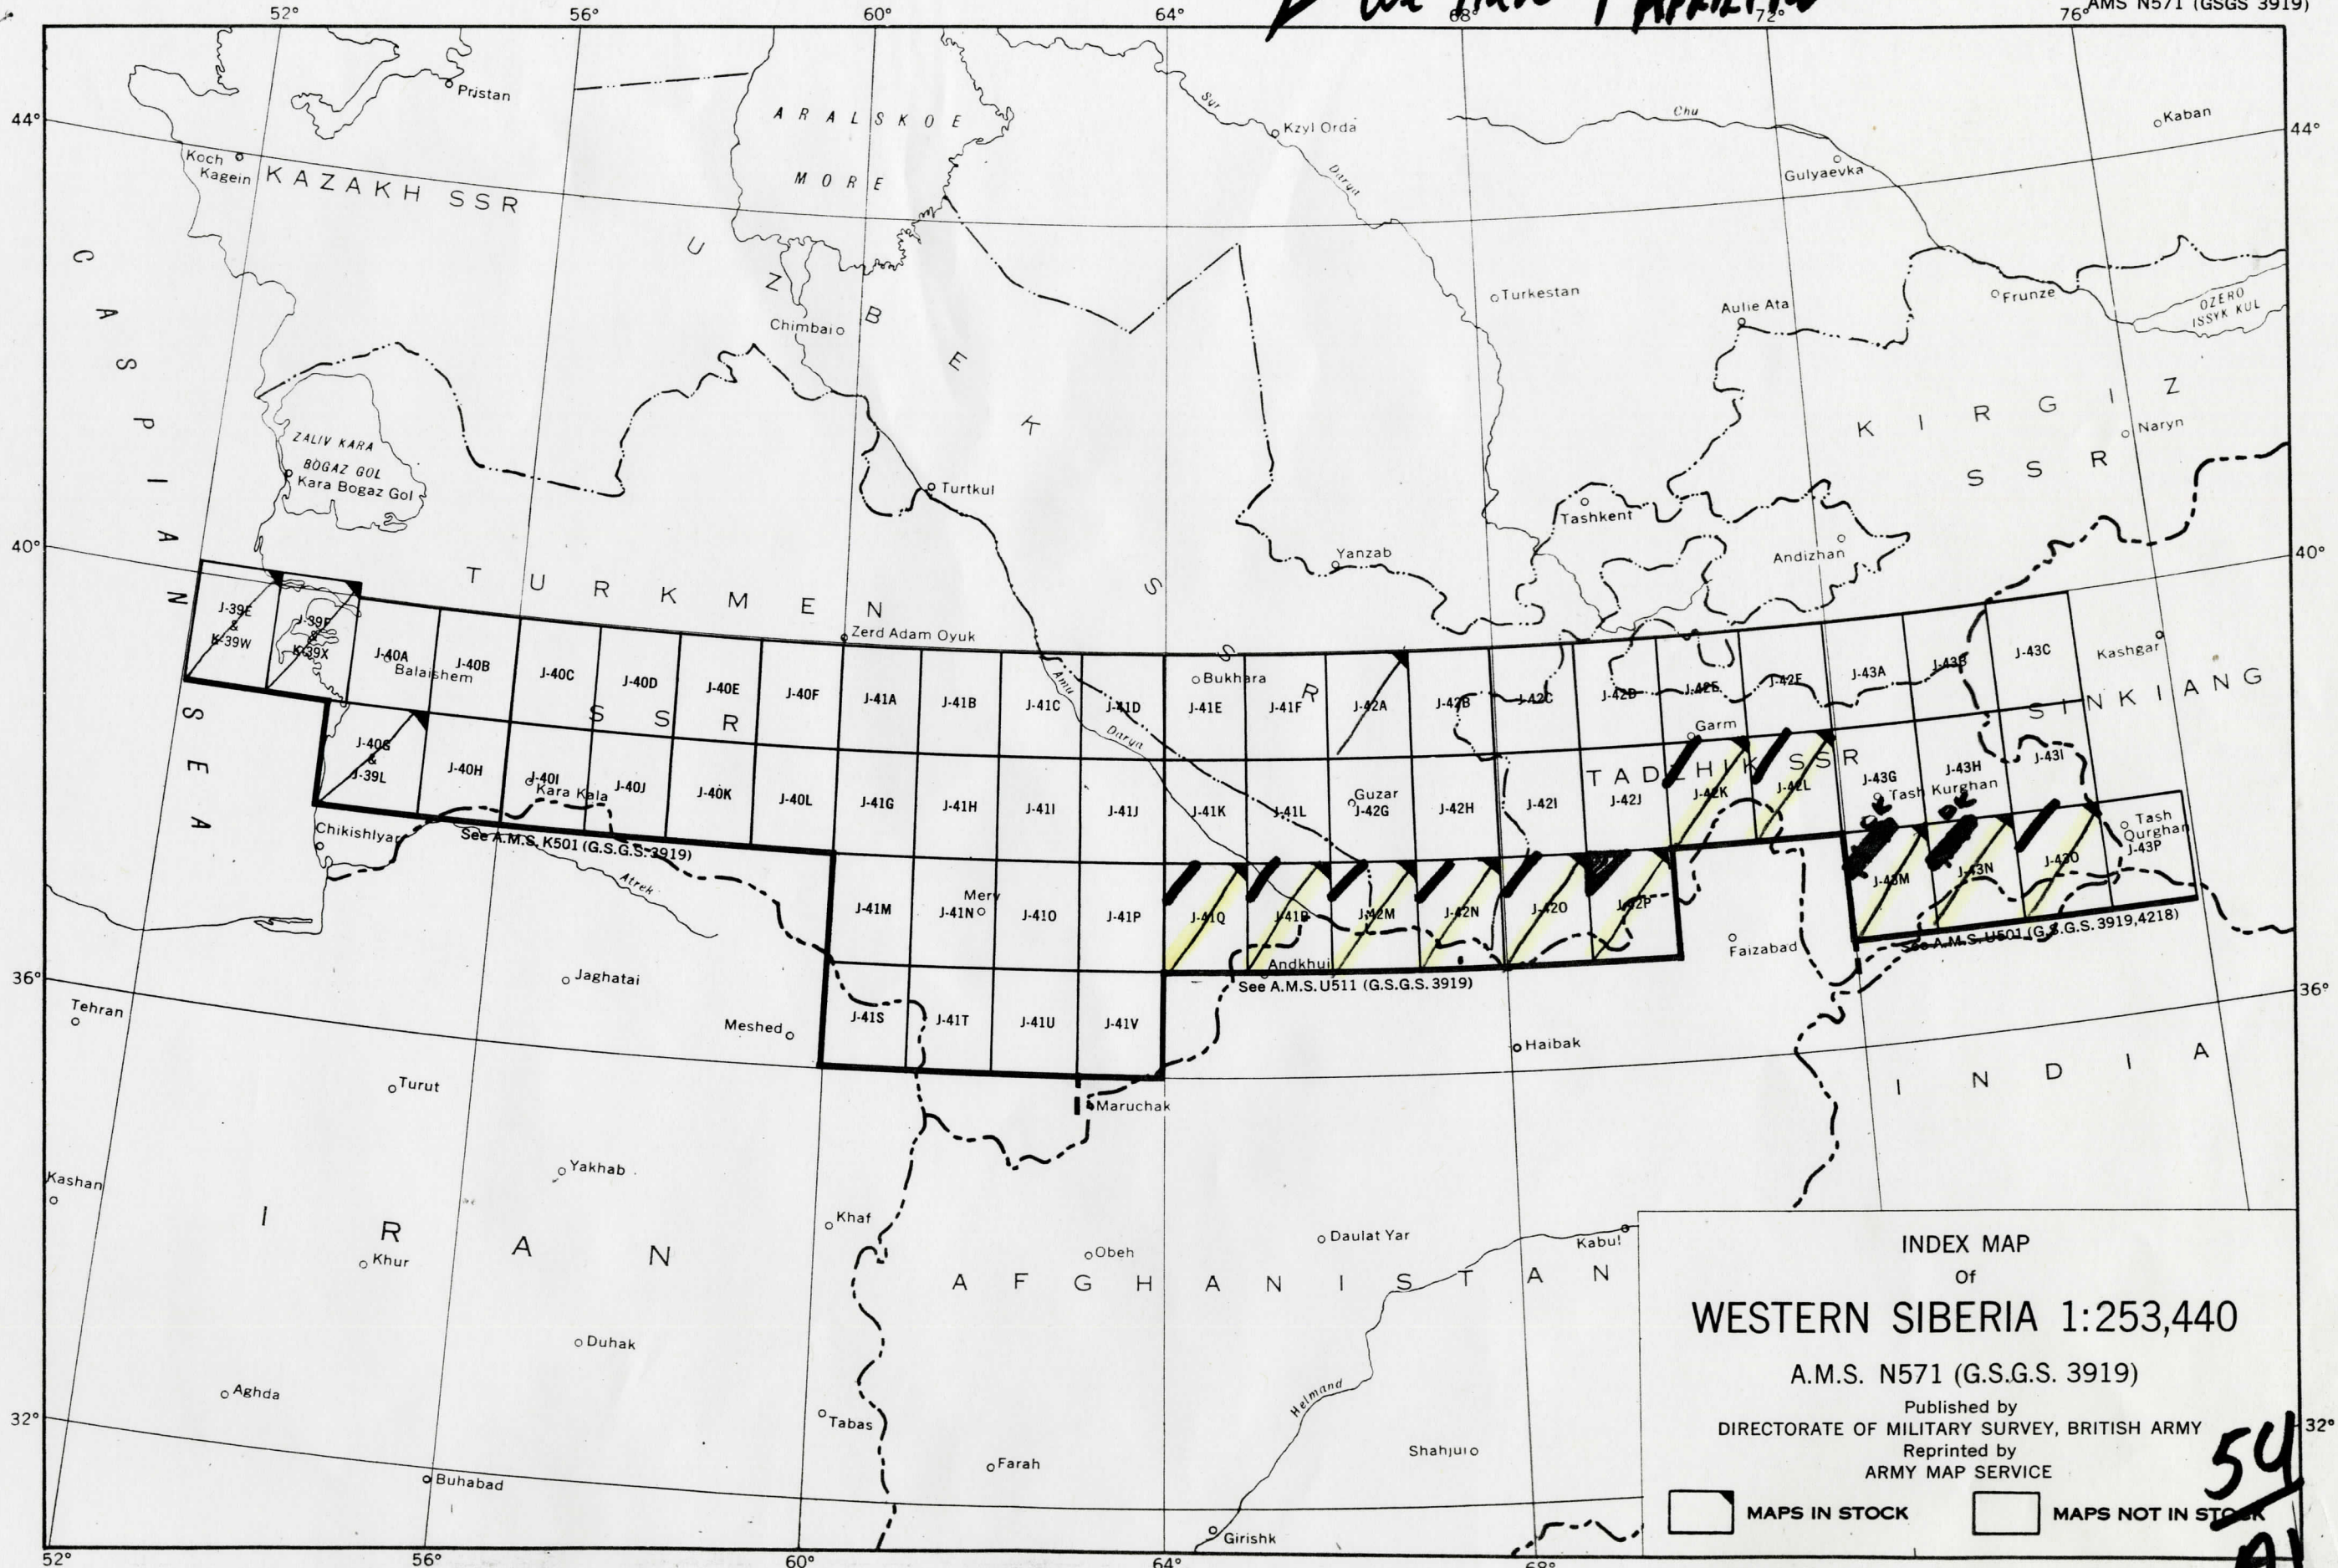

we have 1 APRIL 1968

AMS N571 (GSGS 3919)

INDEX MAP
Of
WESTERN SIBERIA 1:253,440

A.M.S. N571 (G.S.G.S. 3919)

Published by
DIRECTORATE OF MILITARY SURVEY, BRITISH ARMY
Reprinted by
ARMY MAP SERVICE

MAPS IN STOCK
 MAPS NOT IN STOCK

54
A1