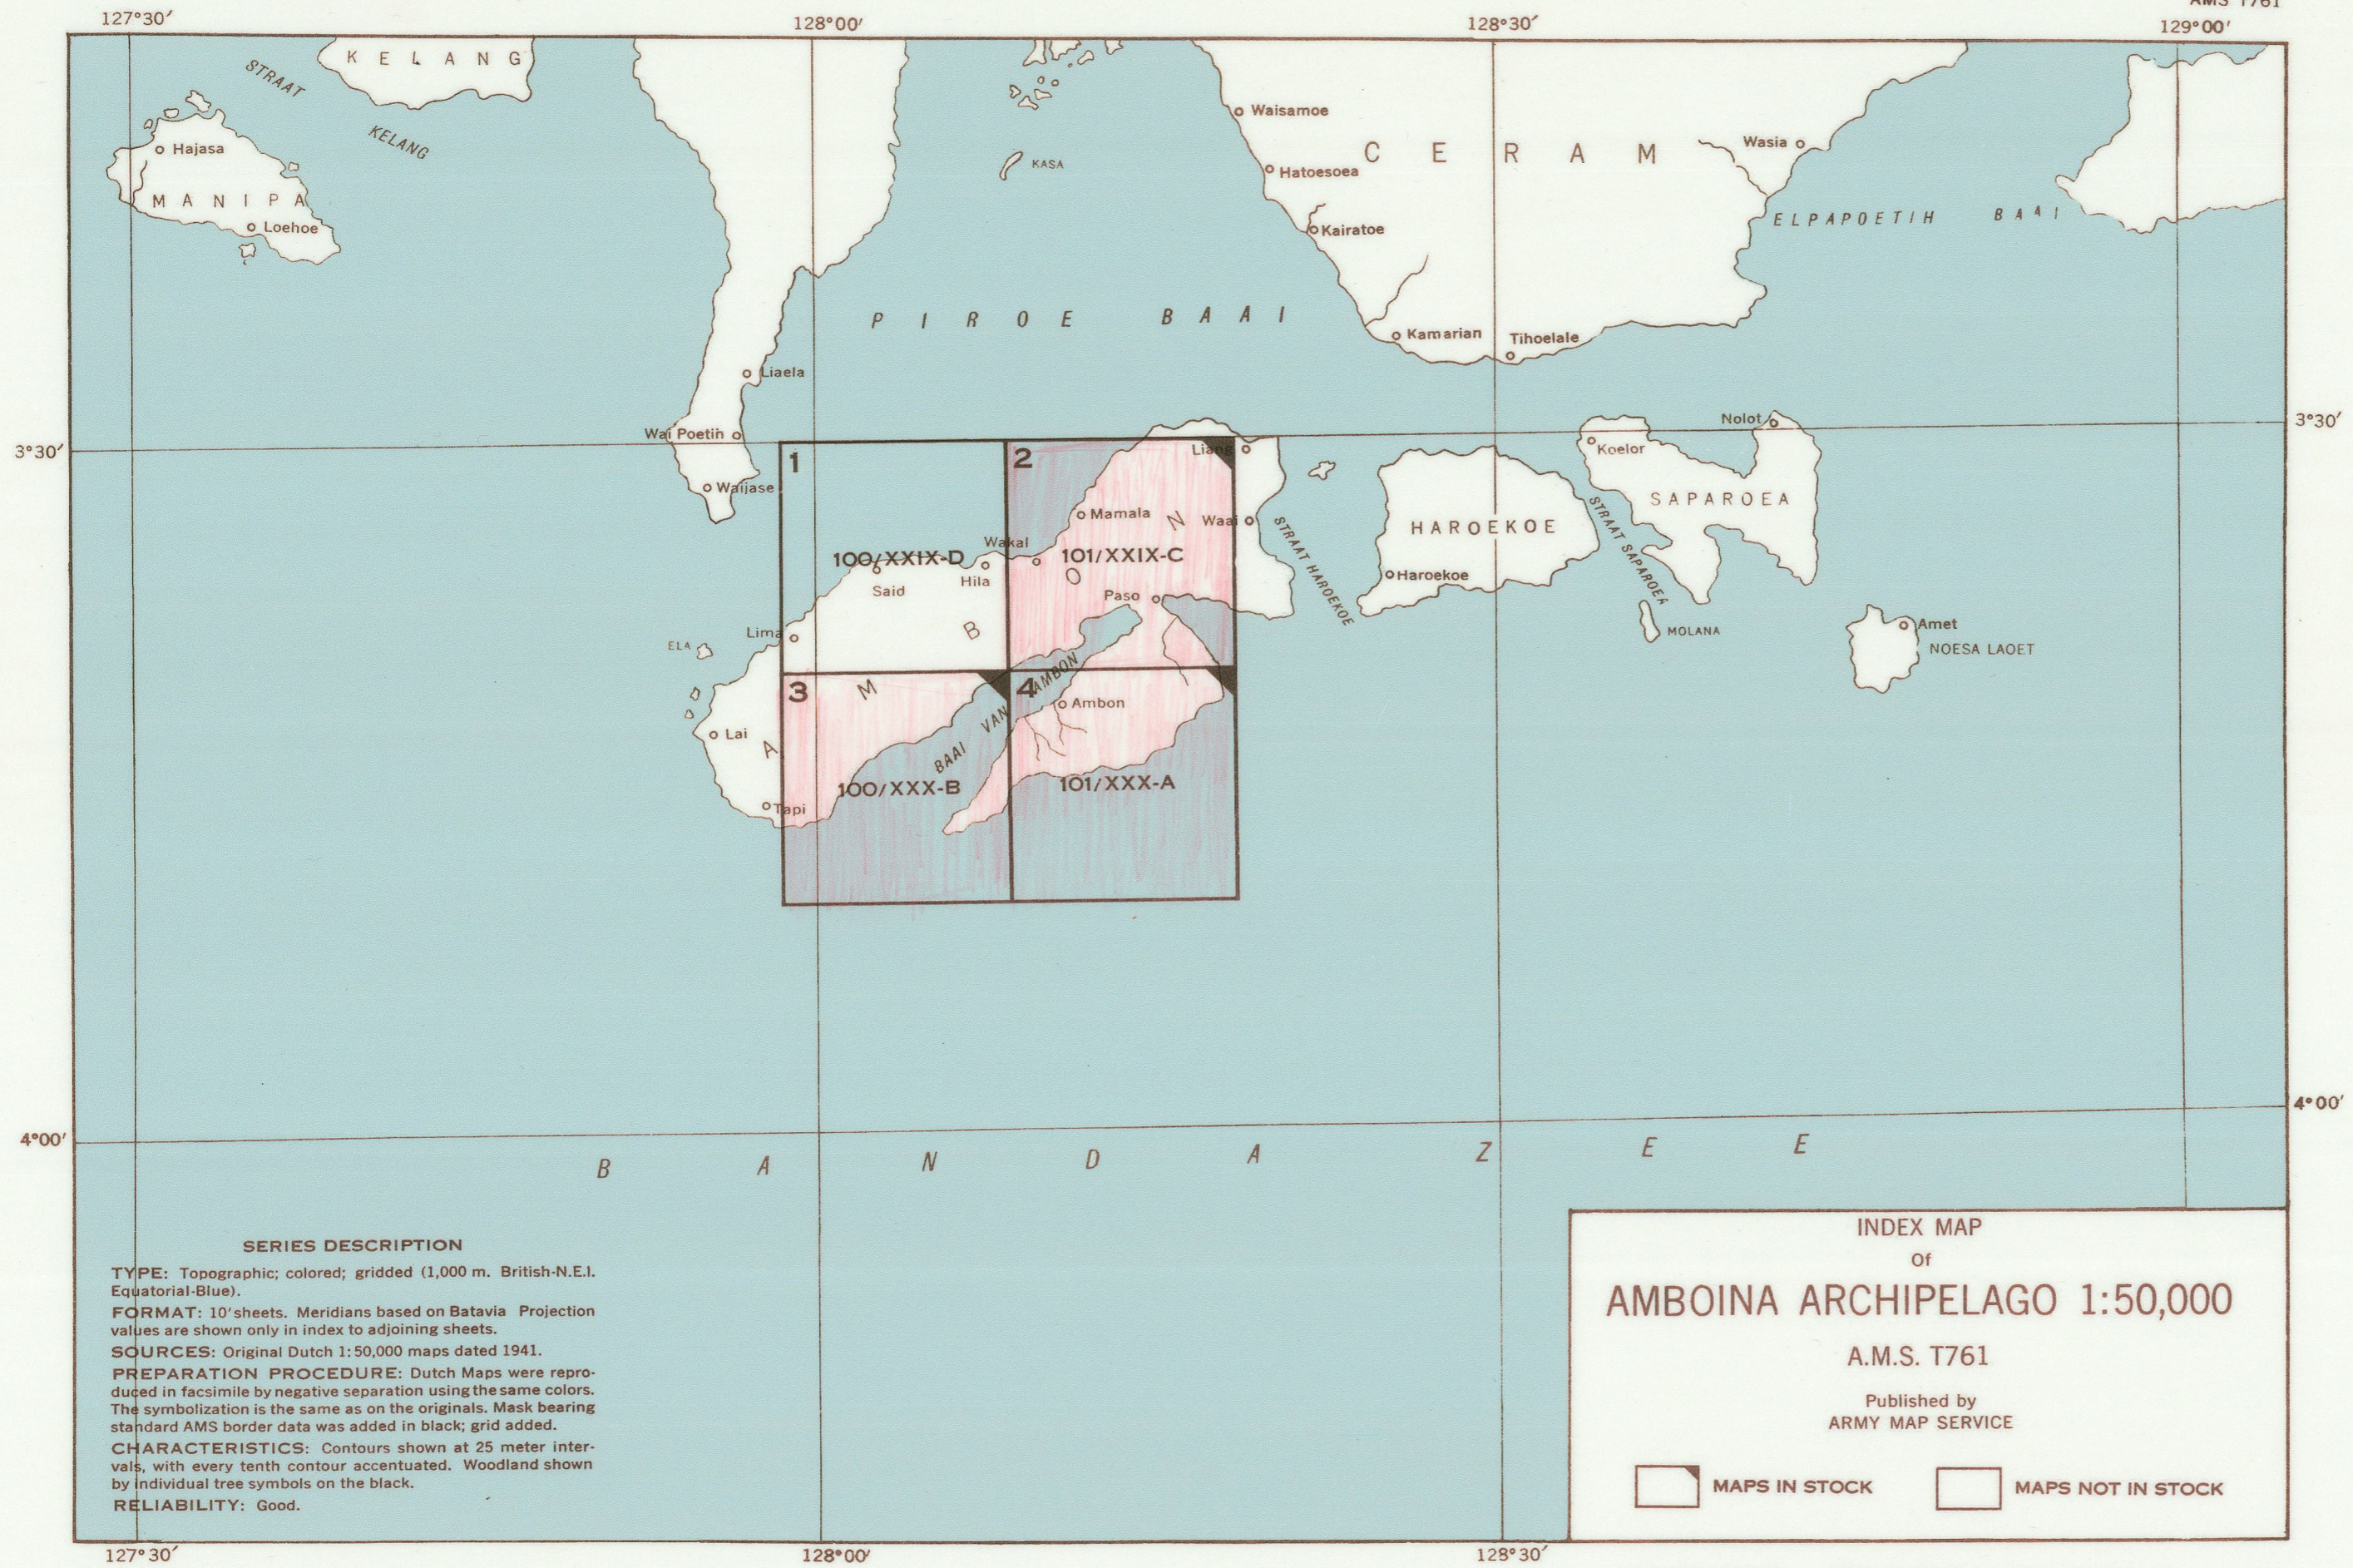

AMS T761

AMBOINA ARCHIPELAGO 1:50,000
A.M.S. T761

	SHEET NUMBER			KEY NUMBER
2	101	XXIX	C	116301
3	100	XXX	B	116302
4	101	XXX	A	116303

SERIES DESCRIPTION

TYPE: Topographic; colored; gridded (1,000 m. British-N.E.I. Equatorial-Blue).
FORMAT: 10' sheets. Meridians based on Batavia Projection values are shown only in index to adjoining sheets.
SOURCES: Original Dutch 1:50,000 maps dated 1941.
PREPARATION PROCEDURE: Dutch Maps were reproduced in facsimile by negative separation using the same colors. The symbolization is the same as on the originals. Mask bearing standard AMS border data was added in black; grid added.
CHARACTERISTICS: Contours shown at 25 meter intervals, with every tenth contour accentuated. Woodland shown by individual tree symbols on the black.
RELIABILITY: Good.

INDEX MAP
of
AMBOINA ARCHIPELAGO 1:50,000
A.M.S. T761
Published by
ARMY MAP SERVICE

MAPS IN STOCK MAPS NOT IN STOCK

G8132.
.A6
.S50
1943
.U5