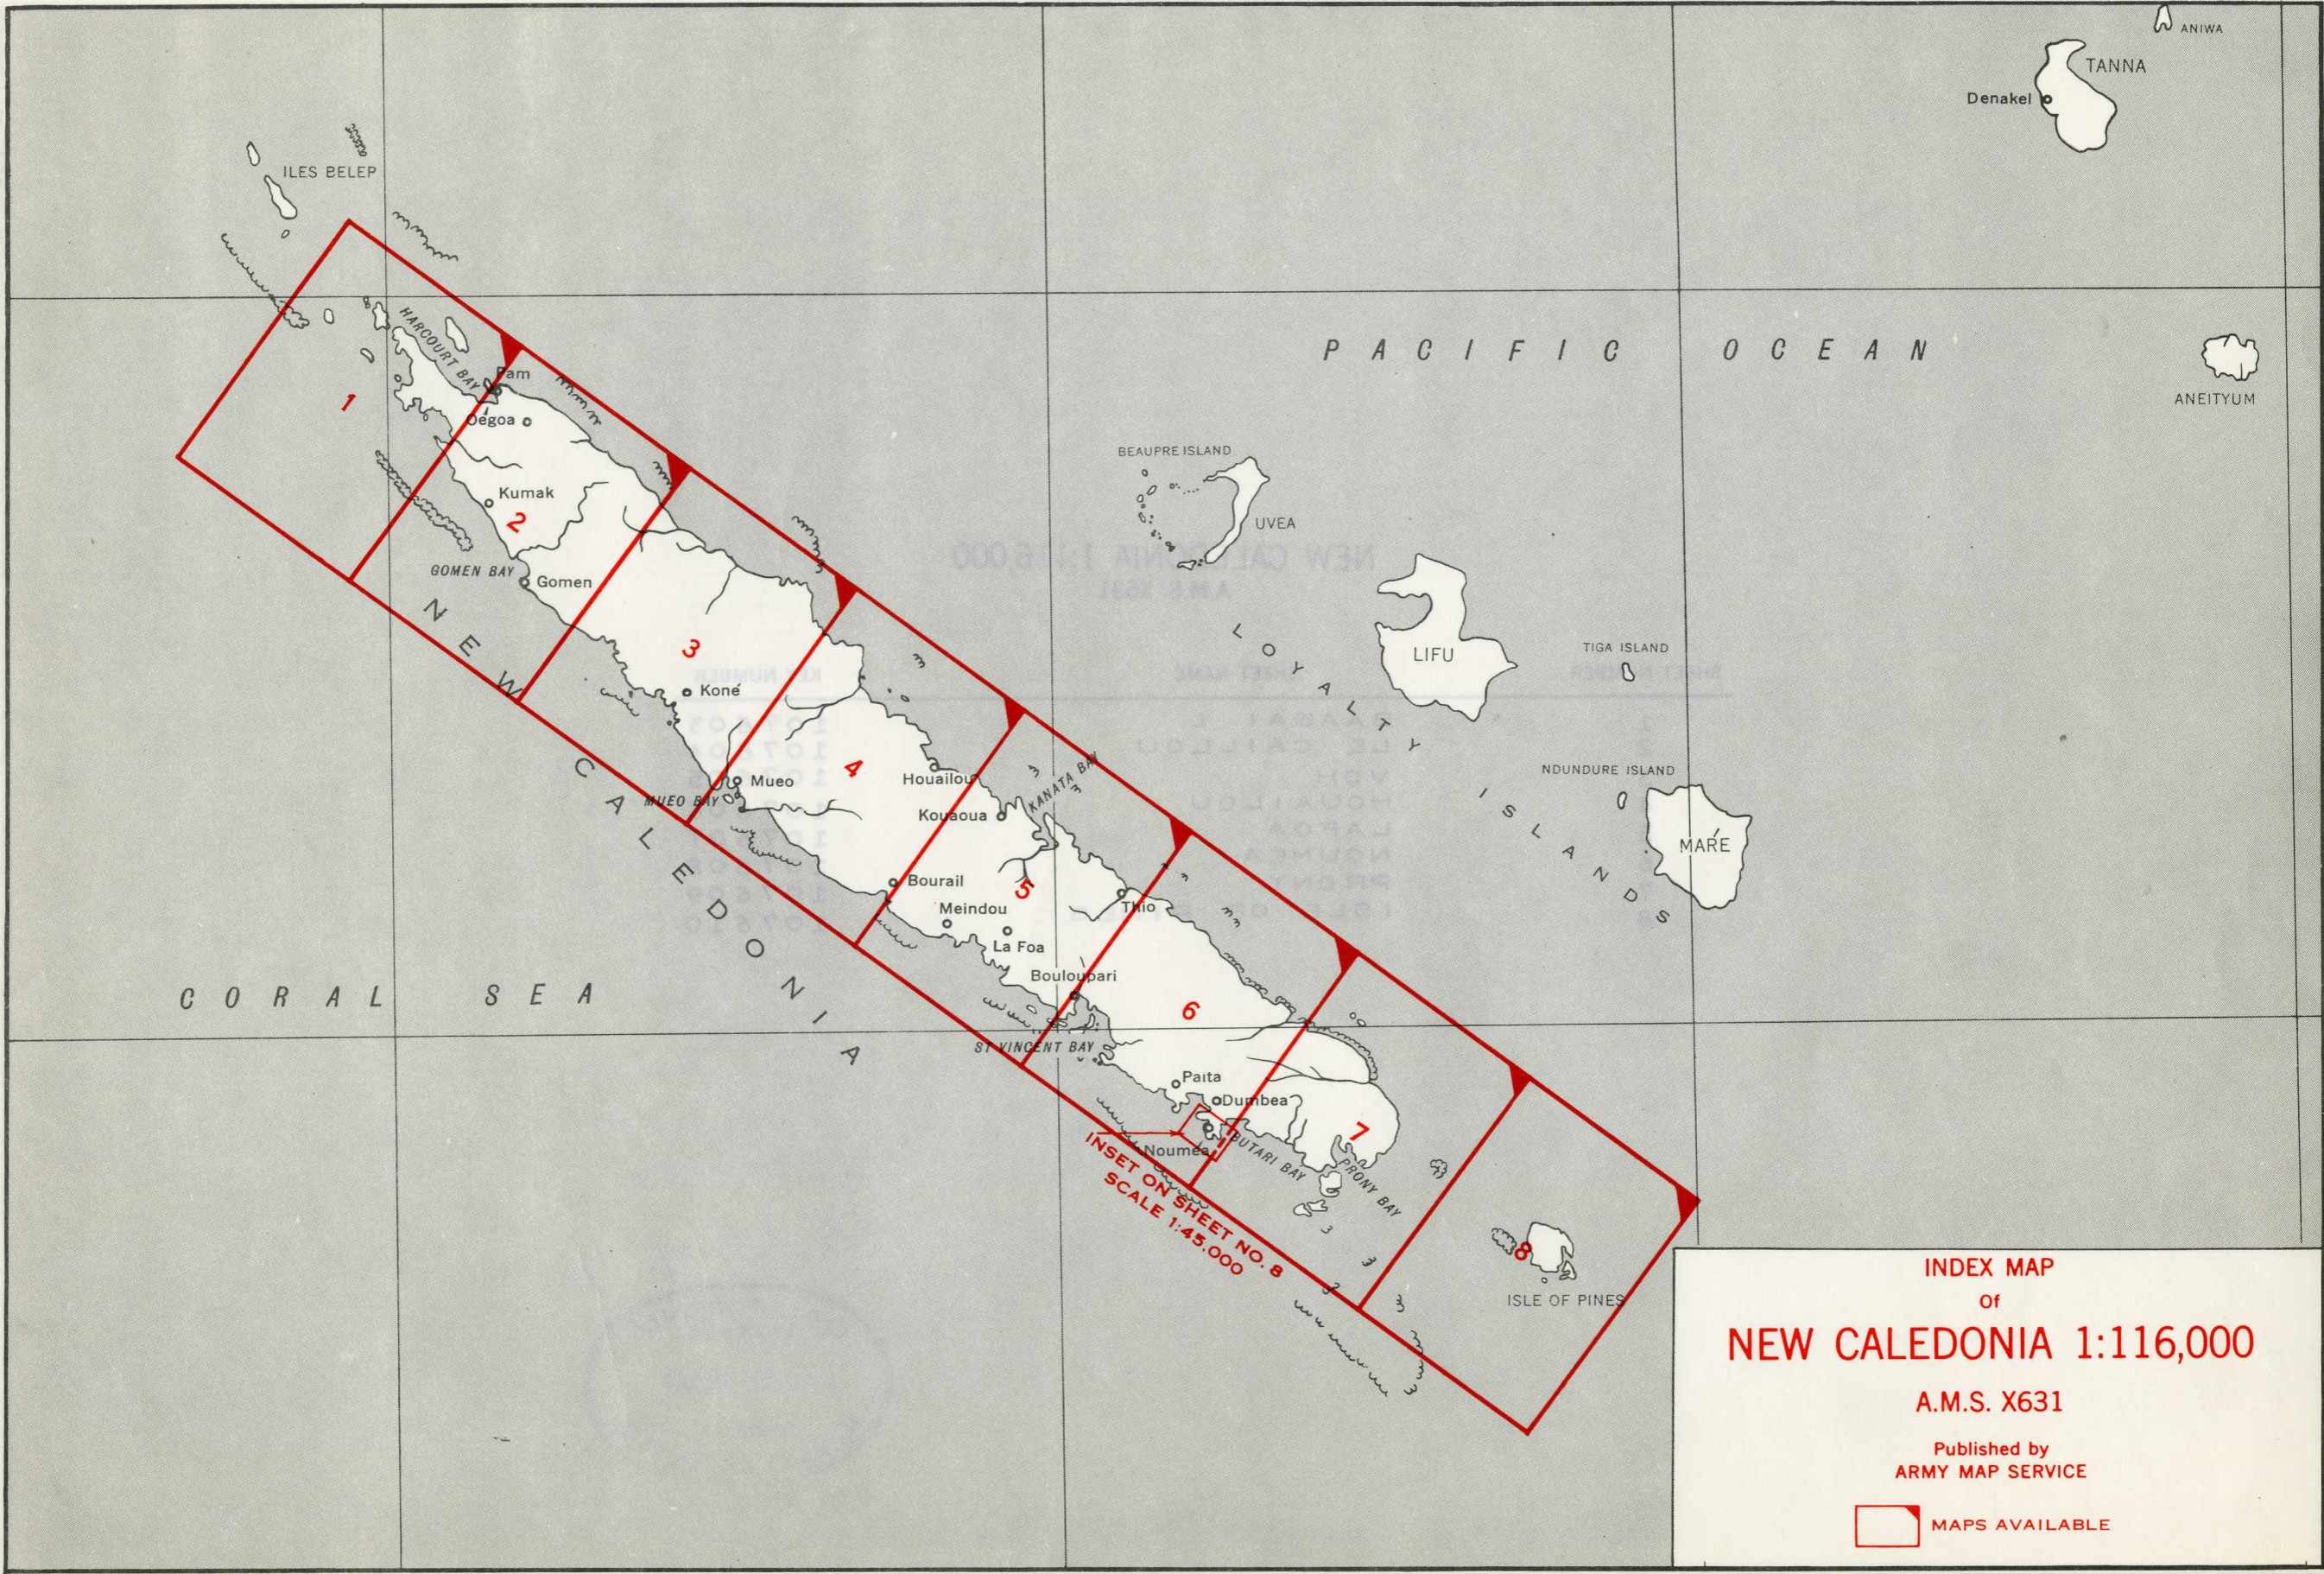

G9340

164°

166°

168°

20°

20°

22°

22°

INDEX MAP
 of
NEW CALEDONIA 1:116,000

A.M.S. X631

Published by
ARMY MAP SERVICE

 **MAPS AVAILABLE**

INSET ON SHEET NO. 8
SCALE 1:45,000

164°

166°

168°