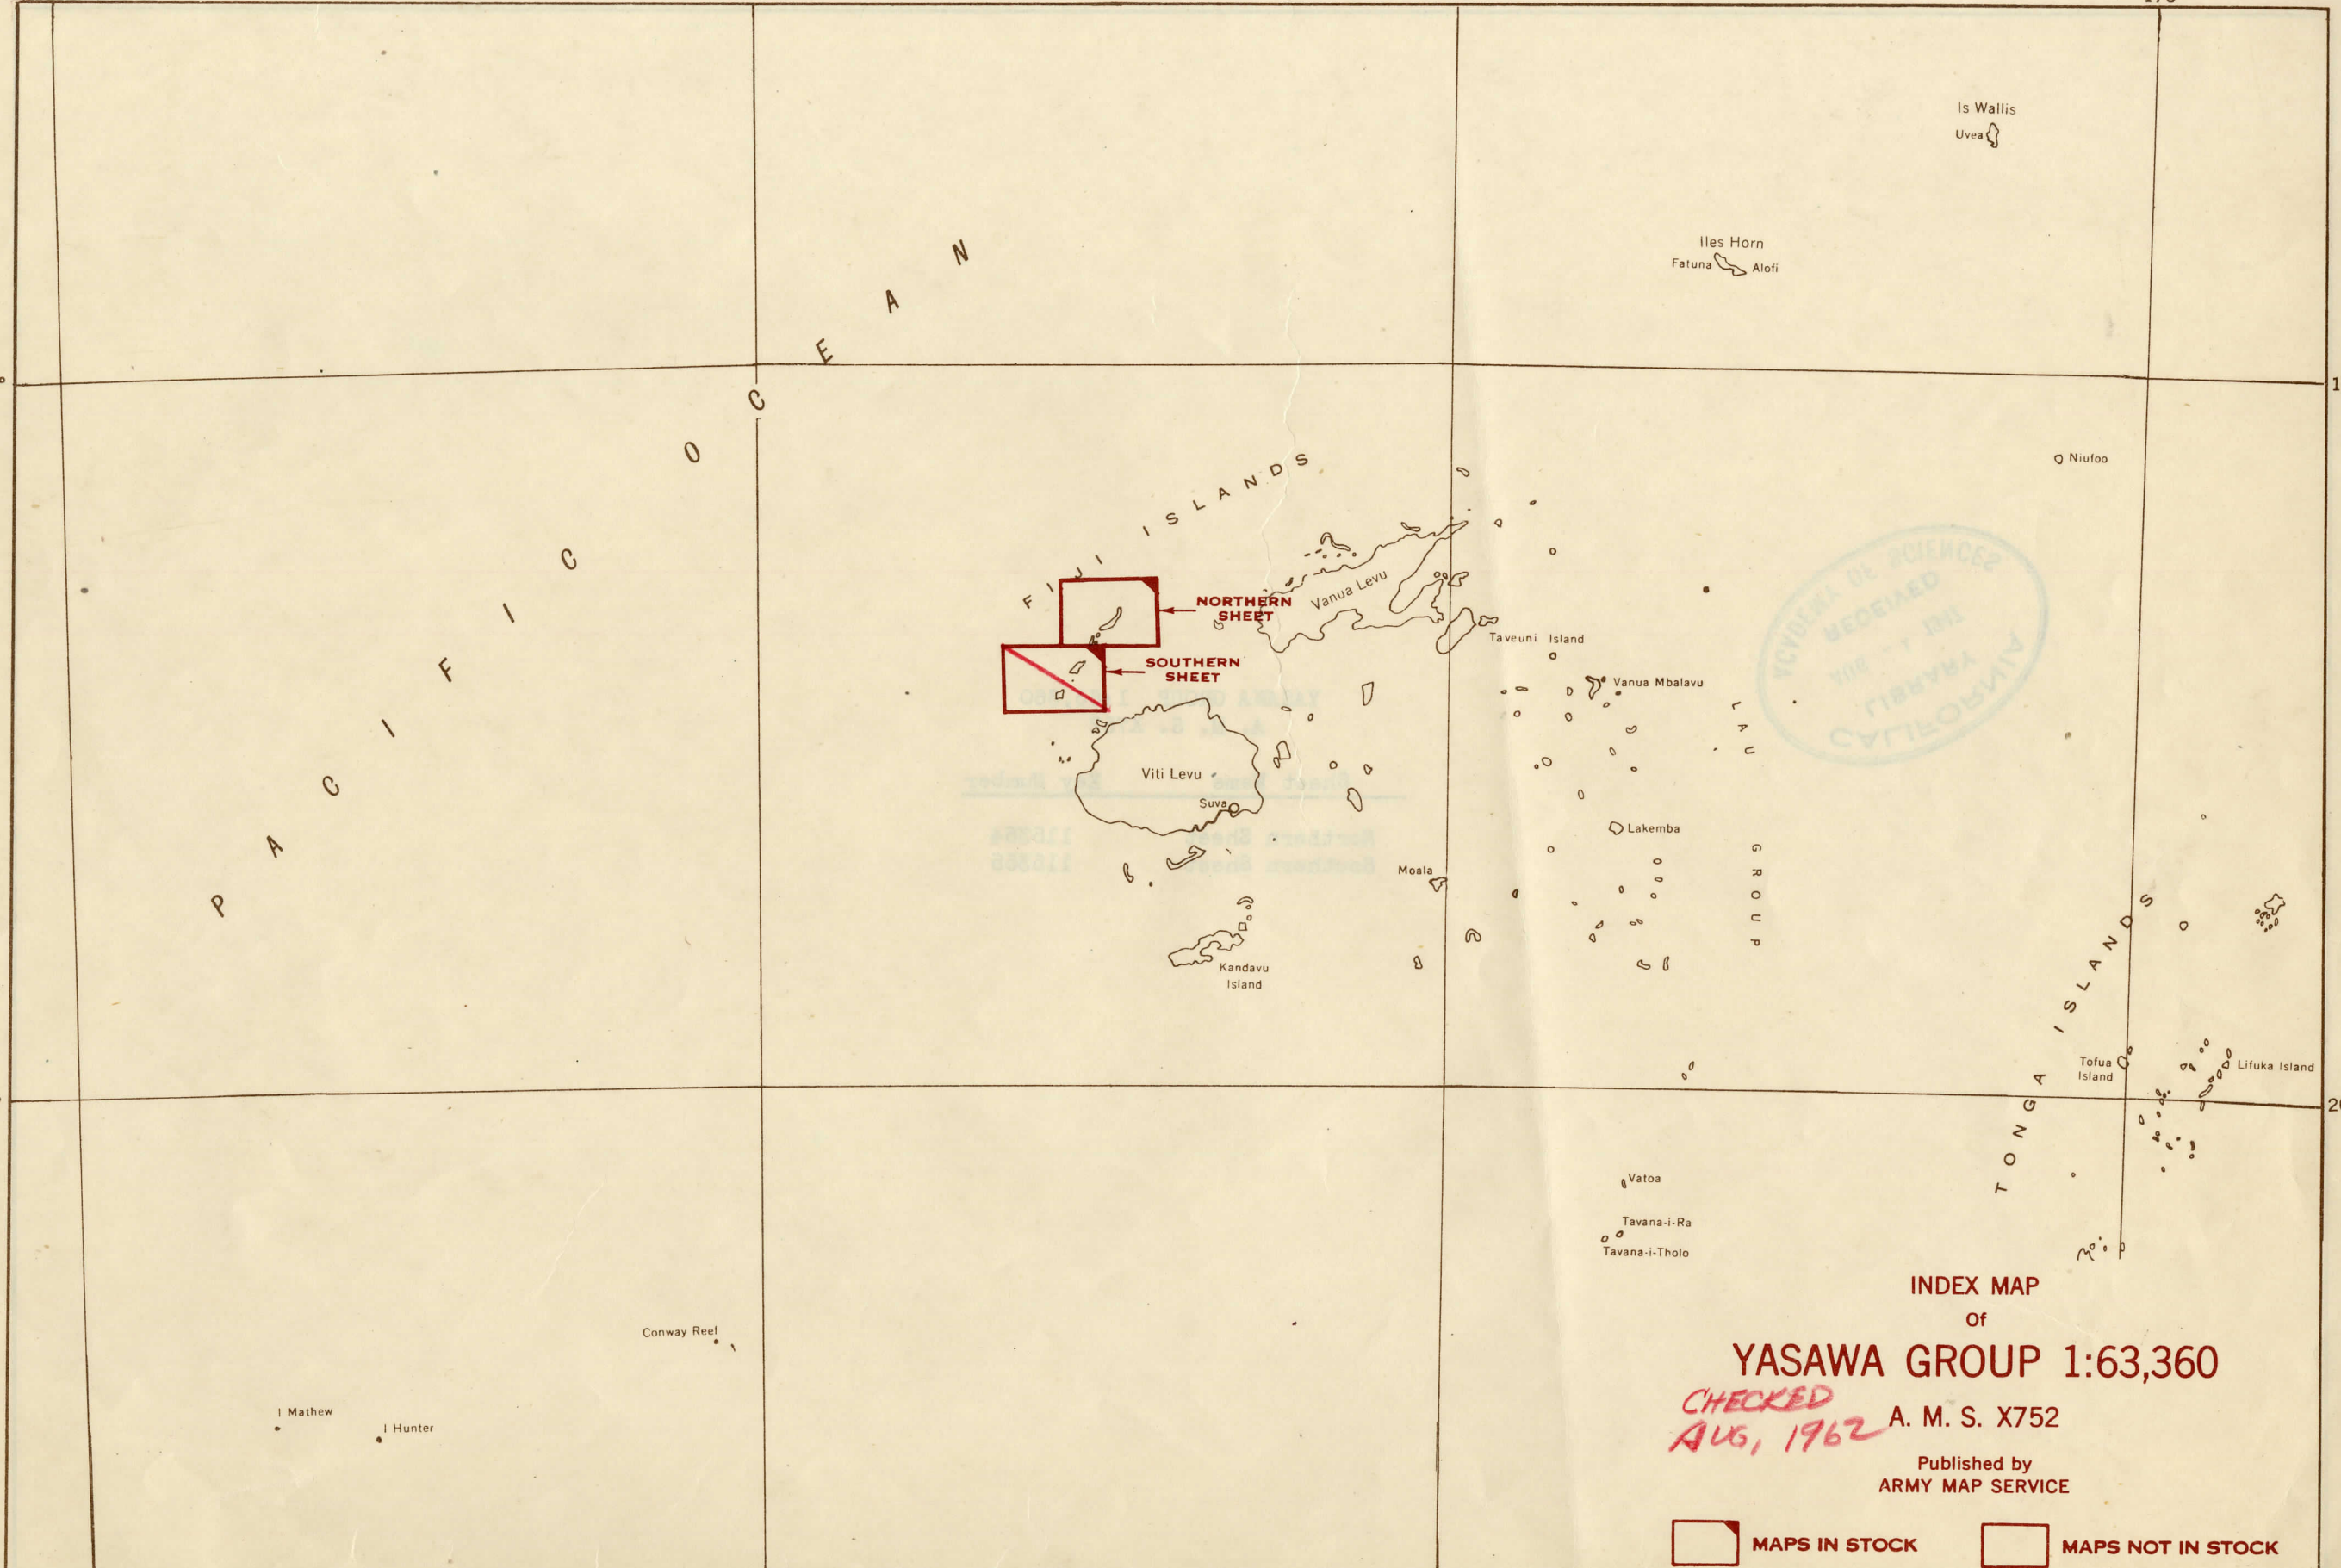

G9382

170°

175°

180°

175°

15°

15°

20°

20°

INDEX MAP
of
YASAWA GROUP 1:63,360

CHECKED
AUG, 1962 A. M. S. X752

Published by
ARMY MAP SERVICE

MAPS IN STOCK MAPS NOT IN STOCK