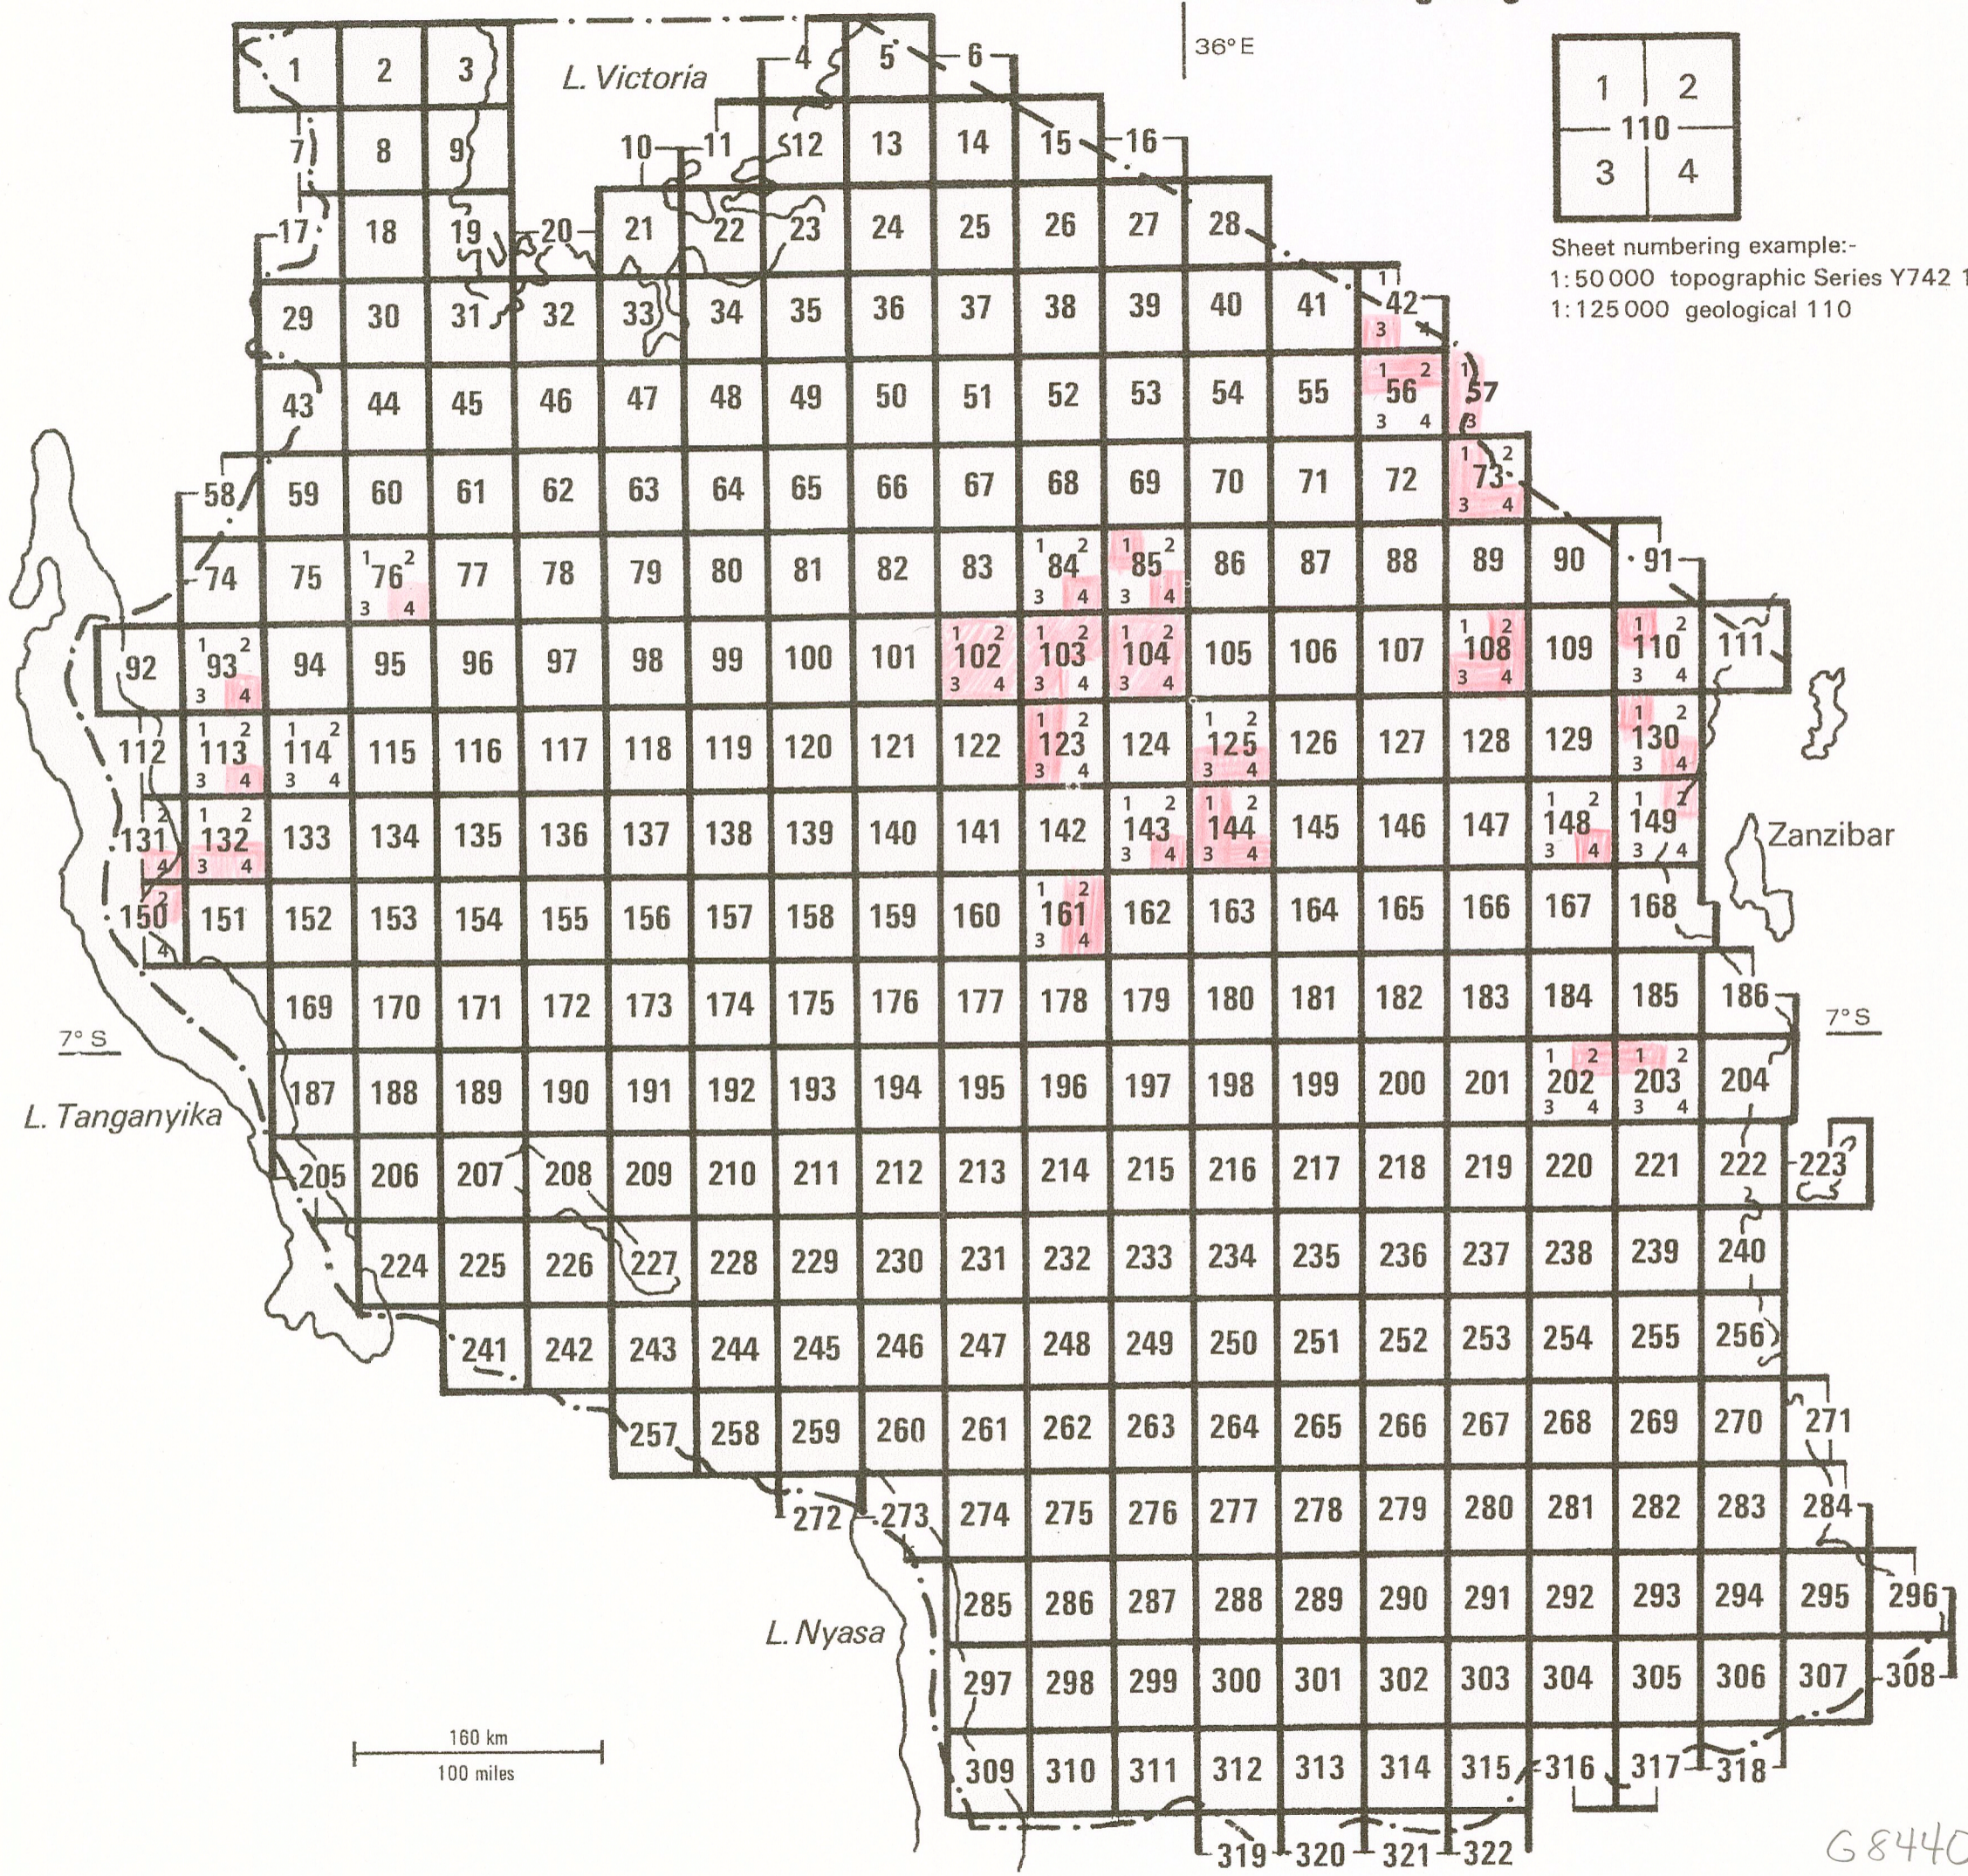

TANZANIA

1: 50 000 topographic Series Y742

1: 125 000 geological

Sheet numbering example:-
 1: 50 000 topographic Series Y742 110 1
 1: 125 000 geological 110

G8440s
 .50
 1958 -
 .67

Series Y742